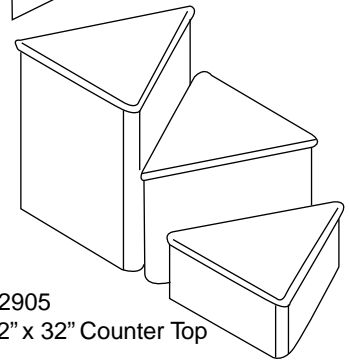

# EFEX Dimensions

Model 2001

Model 2401

Model 2801

Model 2810

Model 2904  
19.5" x 47" Counter Top

Model 2802

Model 2812

Model 2803

Model 2903  
19.5" x 47" Counter top

Model 2203

Model 2201

Model 2202

Model 2905  
32" x 32" x 32" Counter Top

Model 2906  
26" x 26" Counter Top

Model 2901  
22" x 34" Counter Top

Model 2902  
22" x 34" Counter Top