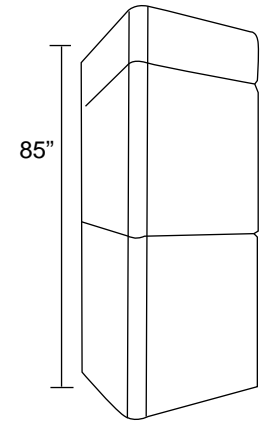

# EFEX Dimensions

Model 2001

Model 2401

Model 2801

Model 2810

Model 2904  
19.5" x 47" Counter Top

Model 2802

Model 2812

Model 2803

Model 2903  
19.5" x 47" Counter top

Model 2203

Model 2201

Model 2202

Model 2905  
32" x 32" x 32" Counter Top

Model 2906  
26" x 26" Counter Top

Model 2901  
22" x 34" Counter Top

Model 2902  
22" x 34" Counter Top