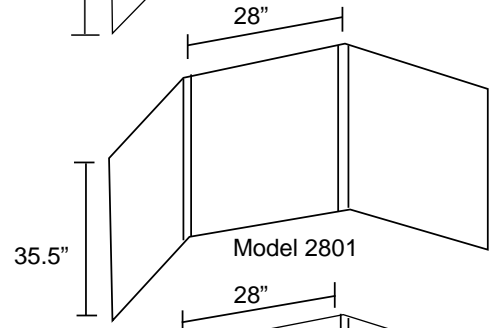

# EFEX Dimensions

Model 2001

Model 2401

Model 2801

Model 2810

Model 2904  
19.5" x 47" Counter Top

Model 2802

Model 2812

Model 2803

Model 2903  
19.5" x 47" Counter top

Model 2203

Model 2201

Model 2202

Model 2905  
32" x 32" x 32" Counter Top

Model 2906  
26" x 26" Counter Top

Model 2901  
22" x 34" Counter Top

Model 2902  
22" x 34" Counter Top