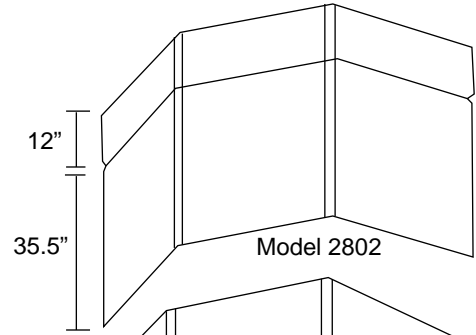

# EFEX Dimensions

Model 2001

Model 2401

Model 2801

Model 2810

Model 2904  
19.5" x 47" Counter Top

Model 2802

Model 2812

Model 2803

Model 2903  
19.5" x 47" Counter top

Model 2203

Model 2201

Model 2202

Model 2905  
32" x 32" x 32" Counter Top

Model 2906  
26" x 26" Counter Top

Model 2901  
22" x 34" Counter Top

Model 2902  
22" x 34" Counter Top