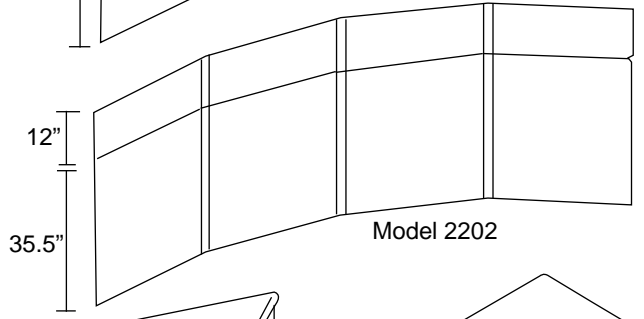

# EFEX Dimensions

Model 2001

Model 2401

Model 2801

Model 2810

Model 2904  
19.5" x 47" Counter Top

Model 2802

Model 2812

Model 2803

Model 2903  
19.5" x 47" Counter top

Model 2203

Model 2201

Model 2202

Model 2905  
32" x 32" x 32" Counter Top

Model 2906  
26" x 26" Counter Top

Model 2901  
22" x 34" Counter Top

Model 2902  
22" x 34" Counter Top