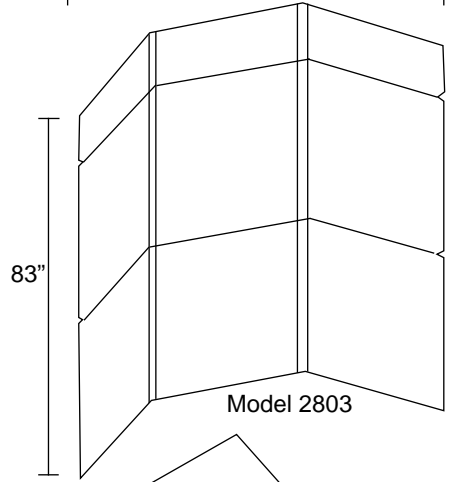

# EFEX Dimensions

Model 2001

Model 2401

Model 2801

Model 2810

Model 2904  
19.5" x 47" Counter Top

Model 2802

Model 2812

Model 2803

Model 2903  
19.5" x 47" Counter top

Model 2203

Model 2201

Model 2202

Model 2905  
32" x 32" x 32" Counter Top

Model 2906  
26" x 26" Counter Top

Model 2901  
22" x 34" Counter Top

Model 2902  
22" x 34" Counter Top