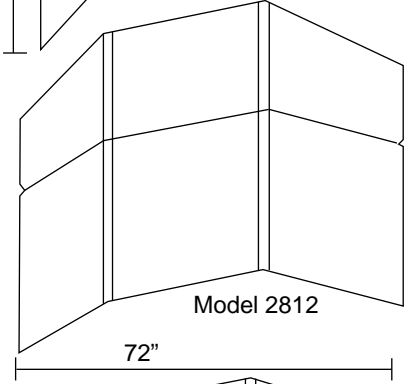

# EFEX Dimensions

Model 2001

Model 2401

Model 2801

Model 2810

Model 2904  
19.5" x 47" Counter Top

Model 2802

Model 2812

Model 2803

Model 2903  
19.5" x 47" Counter top

Model 2203

Model 2201

Model 2202

Model 2905  
32" x 32" x 32" Counter Top

Model 2906  
26" x 26" Counter Top

Model 2901  
22" x 34" Counter Top

Model 2902  
22" x 34" Counter Top