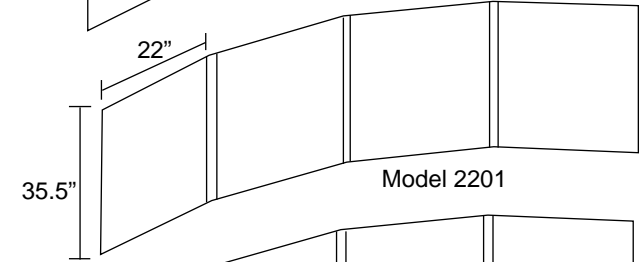

# EFEX Dimensions

Model 2001

Model 2401

Model 2801

Model 2810

Model 2904  
19.5" x 47" Counter Top

Model 2802

Model 2812

Model 2803

Model 2903  
19.5" x 47" Counter top

Model 2203

Model 2201

Model 2202

Model 2905  
32" x 32" x 32" Counter Top

Model 2906  
26" x 26" Counter Top

Model 2901  
22" x 34" Counter Top

Model 2902  
22" x 34" Counter Top