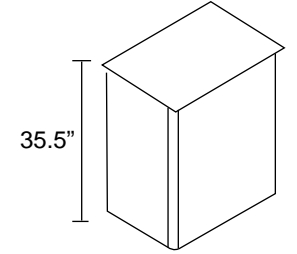

# EFEX Dimensions

Model 2001

Model 2401

Model 2801

Model 2810

Model 2904  
19.5" x 47" Counter Top

Model 2802

Model 2812

Model 2803

Model 2903  
19.5" x 47" Counter top

Model 2203

Model 2201

Model 2202

Model 2905  
32" x 32" x 32" Counter Top

Model 2906  
26" x 26" Counter Top

Model 2901  
22" x 34" Counter Top

Model 2902  
22" x 34" Counter Top