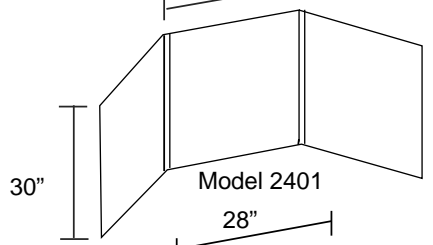

# EFEX Dimensions

Model 2001

Model 2401

Model 2801

Model 2810

Model 2904  
19.5" x 47" Counter Top

Model 2802

Model 2812

Model 2803

Model 2903  
19.5" x 47" Counter top

Model 2203

Model 2201

Model 2202

Model 2905  
32" x 32" x 32" Counter Top

Model 2906  
26" x 26" Counter Top

Model 2901  
22" x 34" Counter Top

Model 2902  
22" x 34" Counter Top