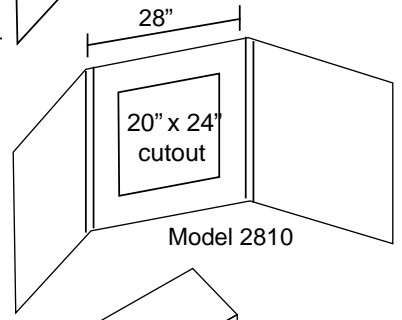

# EFEX Dimensions

Model 2001

Model 2401

Model 2801

Model 2810

Model 2904  
19.5" x 47" Counter Top

Model 2802

Model 2812

Model 2803

Model 2903  
19.5" x 47" Counter top

Model 2203

Model 2201

Model 2202

Model 2905  
32" x 32" x 32" Counter Top

Model 2906  
26" x 26" Counter Top

Model 2901  
22" x 34" Counter Top

Model 2902  
22" x 34" Counter Top