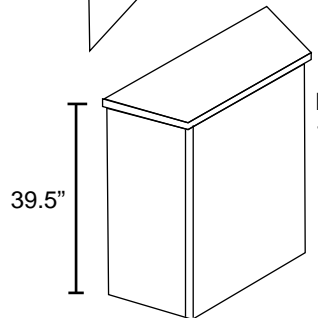

# EFEX Dimensions

Model 2001

Model 2401

Model 2801

Model 2810

Model 2904  
19.5" x 47" Counter Top

Model 2802

Model 2812

Model 2803

Model 2903  
19.5" x 47" Counter top

Model 2203

Model 2201

Model 2202

Model 2905  
32" x 32" x 32" Counter Top

Model 2906  
26" x 26" Counter Top

Model 2901  
22" x 34" Counter Top

Model 2902  
22" x 34" Counter Top