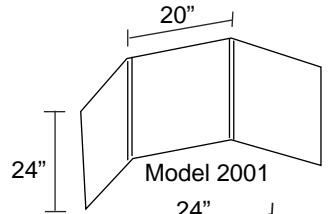

# EFEX Dimensions

Model 2001

Model 2401

Model 2801

Model 2810

Model 2904  
19.5" x 47" Counter Top

Model 2802

Model 2812

Model 2803

Model 2903  
19.5" x 47" Counter top

Model 2203

Model 2201

Model 2202

Model 2905  
32" x 32" x 32" Counter Top

Model 2906  
26" x 26" Counter Top

Model 2901  
22" x 34" Counter Top

Model 2902  
22" x 34" Counter Top