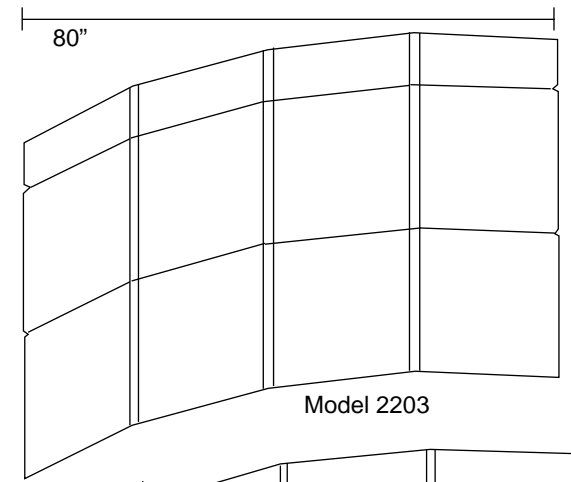

# EFEX Dimensions

Model 2001

Model 2401

Model 2801

Model 2810

Model 2904  
19.5" x 47" Counter Top

Model 2802

Model 2812

Model 2803

Model 2903  
19.5" x 47" Counter top

Model 2203

Model 2201

Model 2202

Model 2905  
32" x 32" x 32" Counter Top

Model 2906  
26" x 26" Counter Top

Model 2901  
22" x 34" Counter Top

Model 2902  
22" x 34" Counter Top