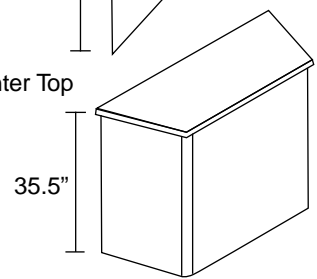

# EFEX Dimensions

Model 2001

Model 2401

Model 2801

Model 2810

Model 2904  
19.5" x 47" Counter Top

Model 2802

Model 2812

Model 2803

Model 2903  
19.5" x 47" Counter top

Model 2203

Model 2201

Model 2202

Model 2905  
32" x 32" x 32" Counter Top

Model 2906  
26" x 26" Counter Top

Model 2901  
22" x 34" Counter Top

Model 2902  
22" x 34" Counter Top